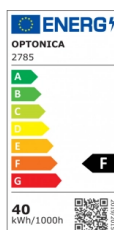

## LED Surface/Backlit Panel 60x60

**Power**    **Light color**

• 40W

Neutral white

# Technical Specification

<b>Catalog Number</b>	2785
<b>Brand</b>	Optonica
<b>Product Code</b>	DL40-A3
<b>Power</b>	40W
<b>Energy Consumption</b>	40 kWh/1000h
<b>Input voltage</b>	AC220-240V
<b>Flux</b>	3600 lm
<b>FLUX per watt</b>	90lm/W
<b>IP</b>	20
<b>Dimmable</b>	No
<b>Correlated Color Temperature</b>	4000K
<b>Light Color</b>	Neutral white
<b>EAN Code</b>	3800156627857
<b>Energy Efficiency Label</b>	F
<b>Beam angle</b>	120°
<b>On/Off Cycles</b>	25 000x

<b>Instant On</b>	0.1s
<b>Material</b>	Aluminium
<b>Operating Frequency</b>	50-60 Hz
<b>Temperature</b>	-20°C / +40°C
<b>Ra ≥</b>	80
<b>Life span</b>	25 000 Hours
<b>Lumen maintenance at end of service life</b>	70%
<b>Size of product</b>	595x595x40 mm
<b>Size of Box</b>	66.5x23.5x67.5cm
<b>Items per pack</b>	1
<b>Items per box</b>	10
<b>Gross weight</b>	1,760 kg
<b>Net weight</b>	1,470 kg
<b>Warranty</b>	2 Years